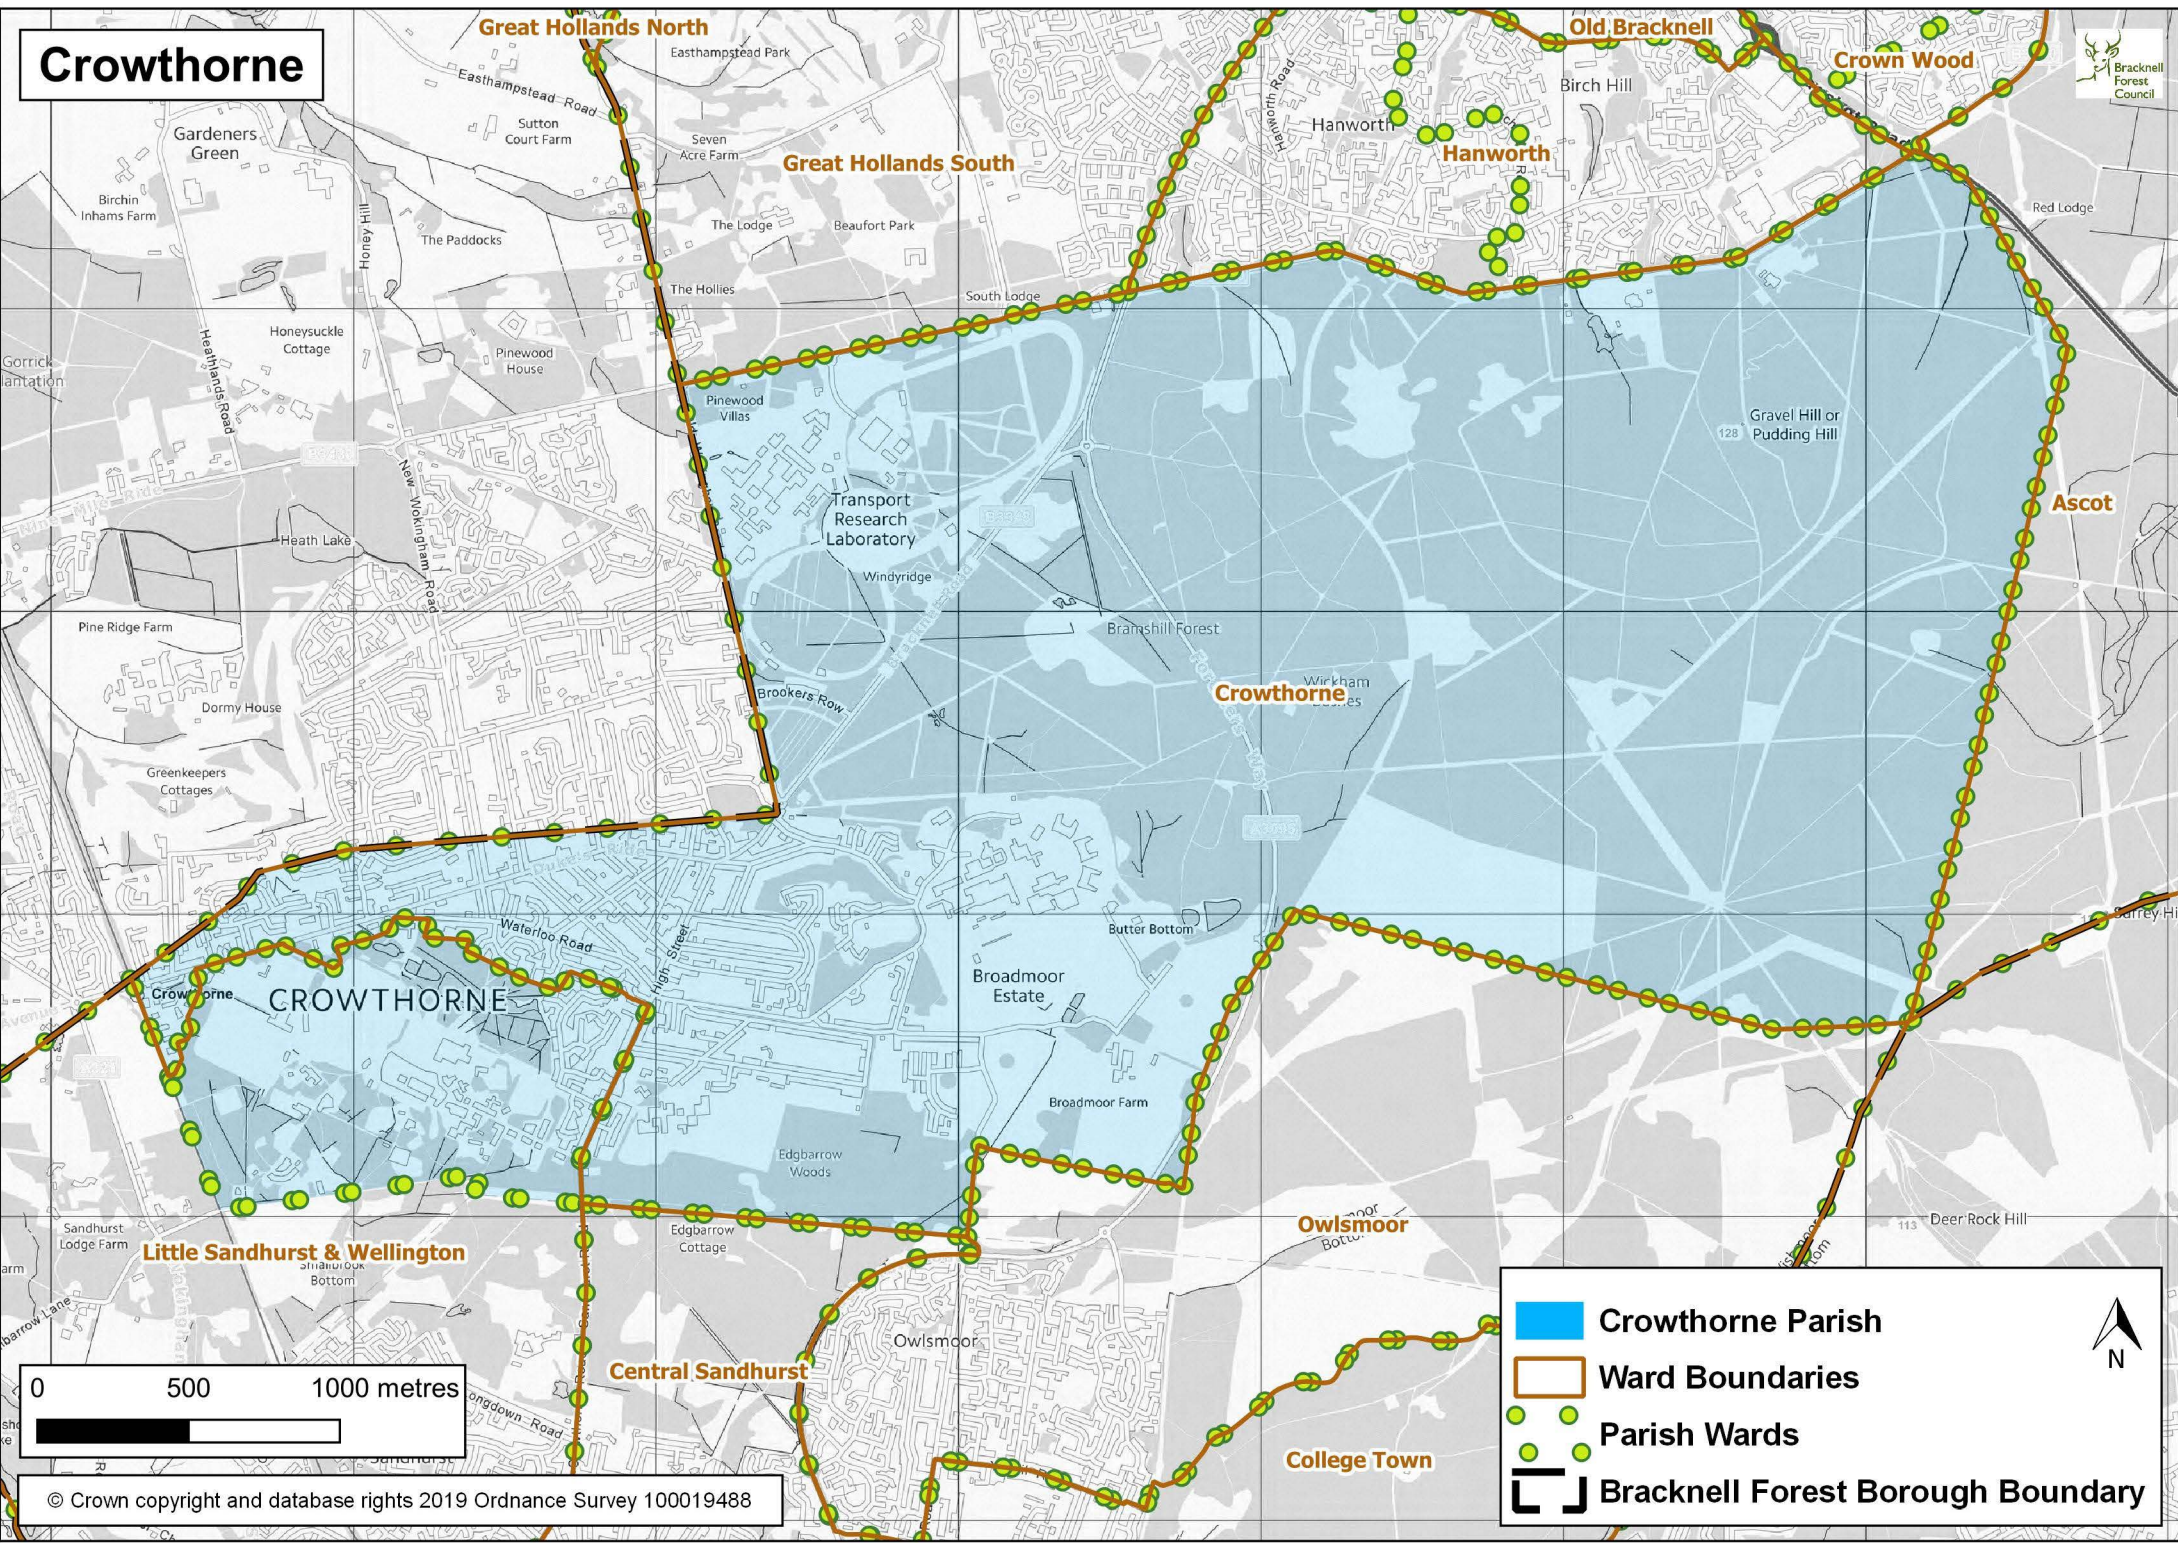

# Crowthorne

© Crown copyright and database rights 2019 Ordnance Survey 100019488

- Crowthorne Parish
- Ward Boundaries
- Parish Wards
- Bracknell Forest Borough Boundary