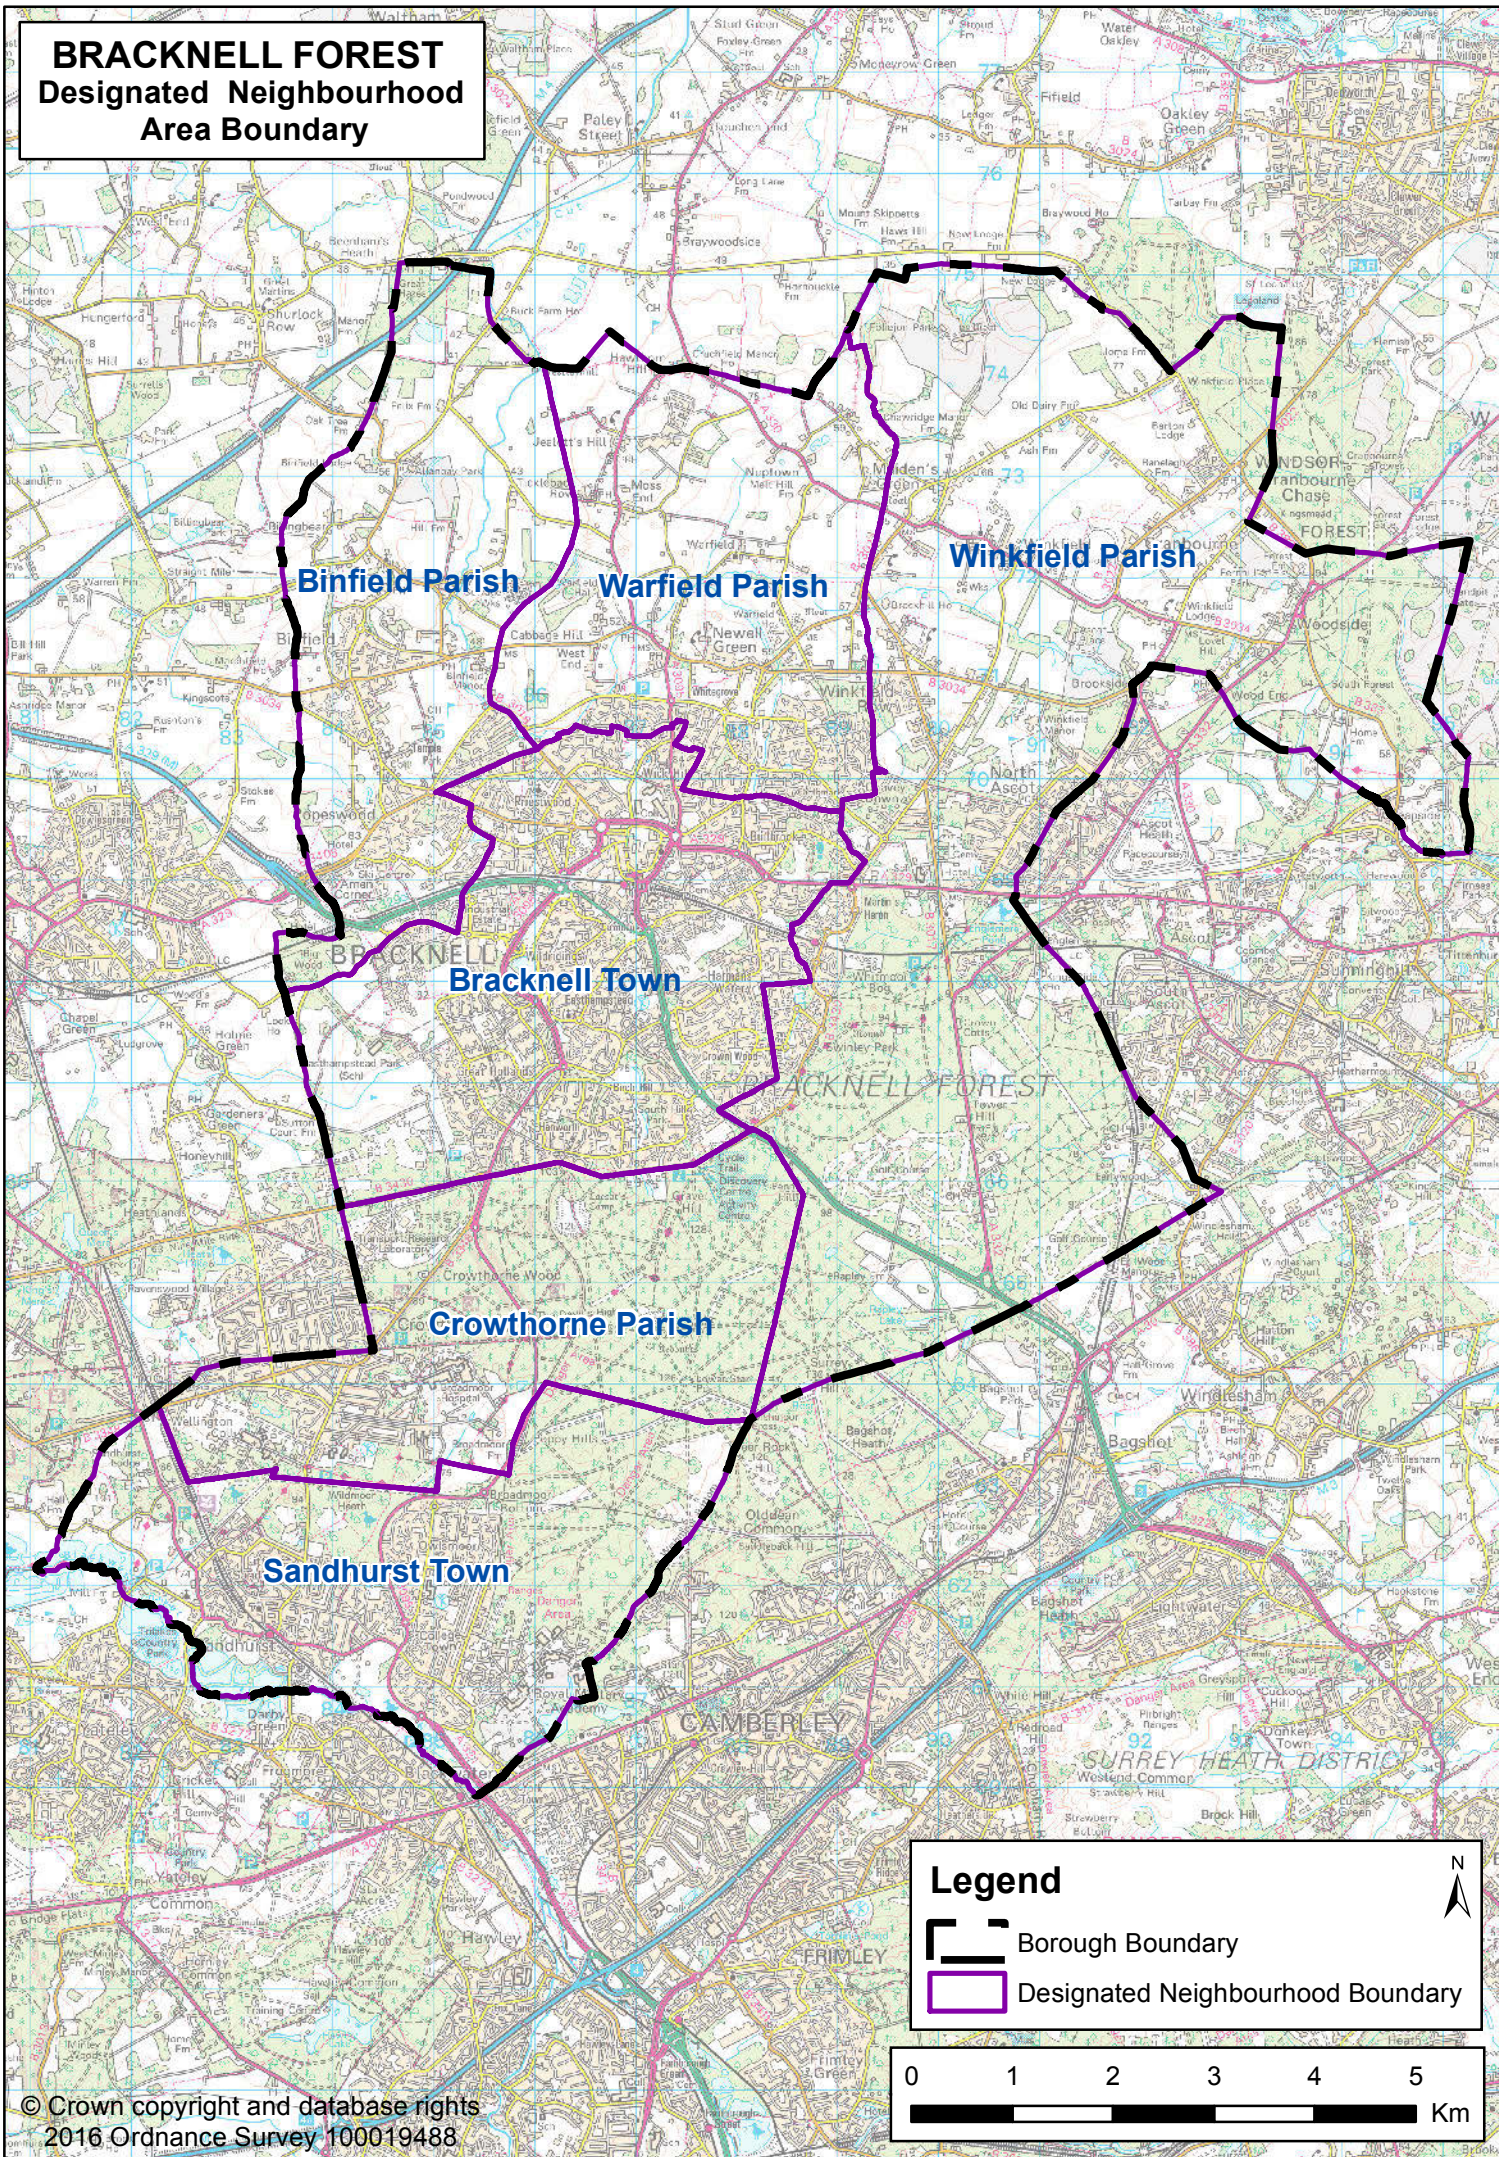

BRACKNELL FOREST
Designated Neighbourhood
Area Boundary

Legend

-  Borough Boundary
-  Designated Neighbourhood Boundary