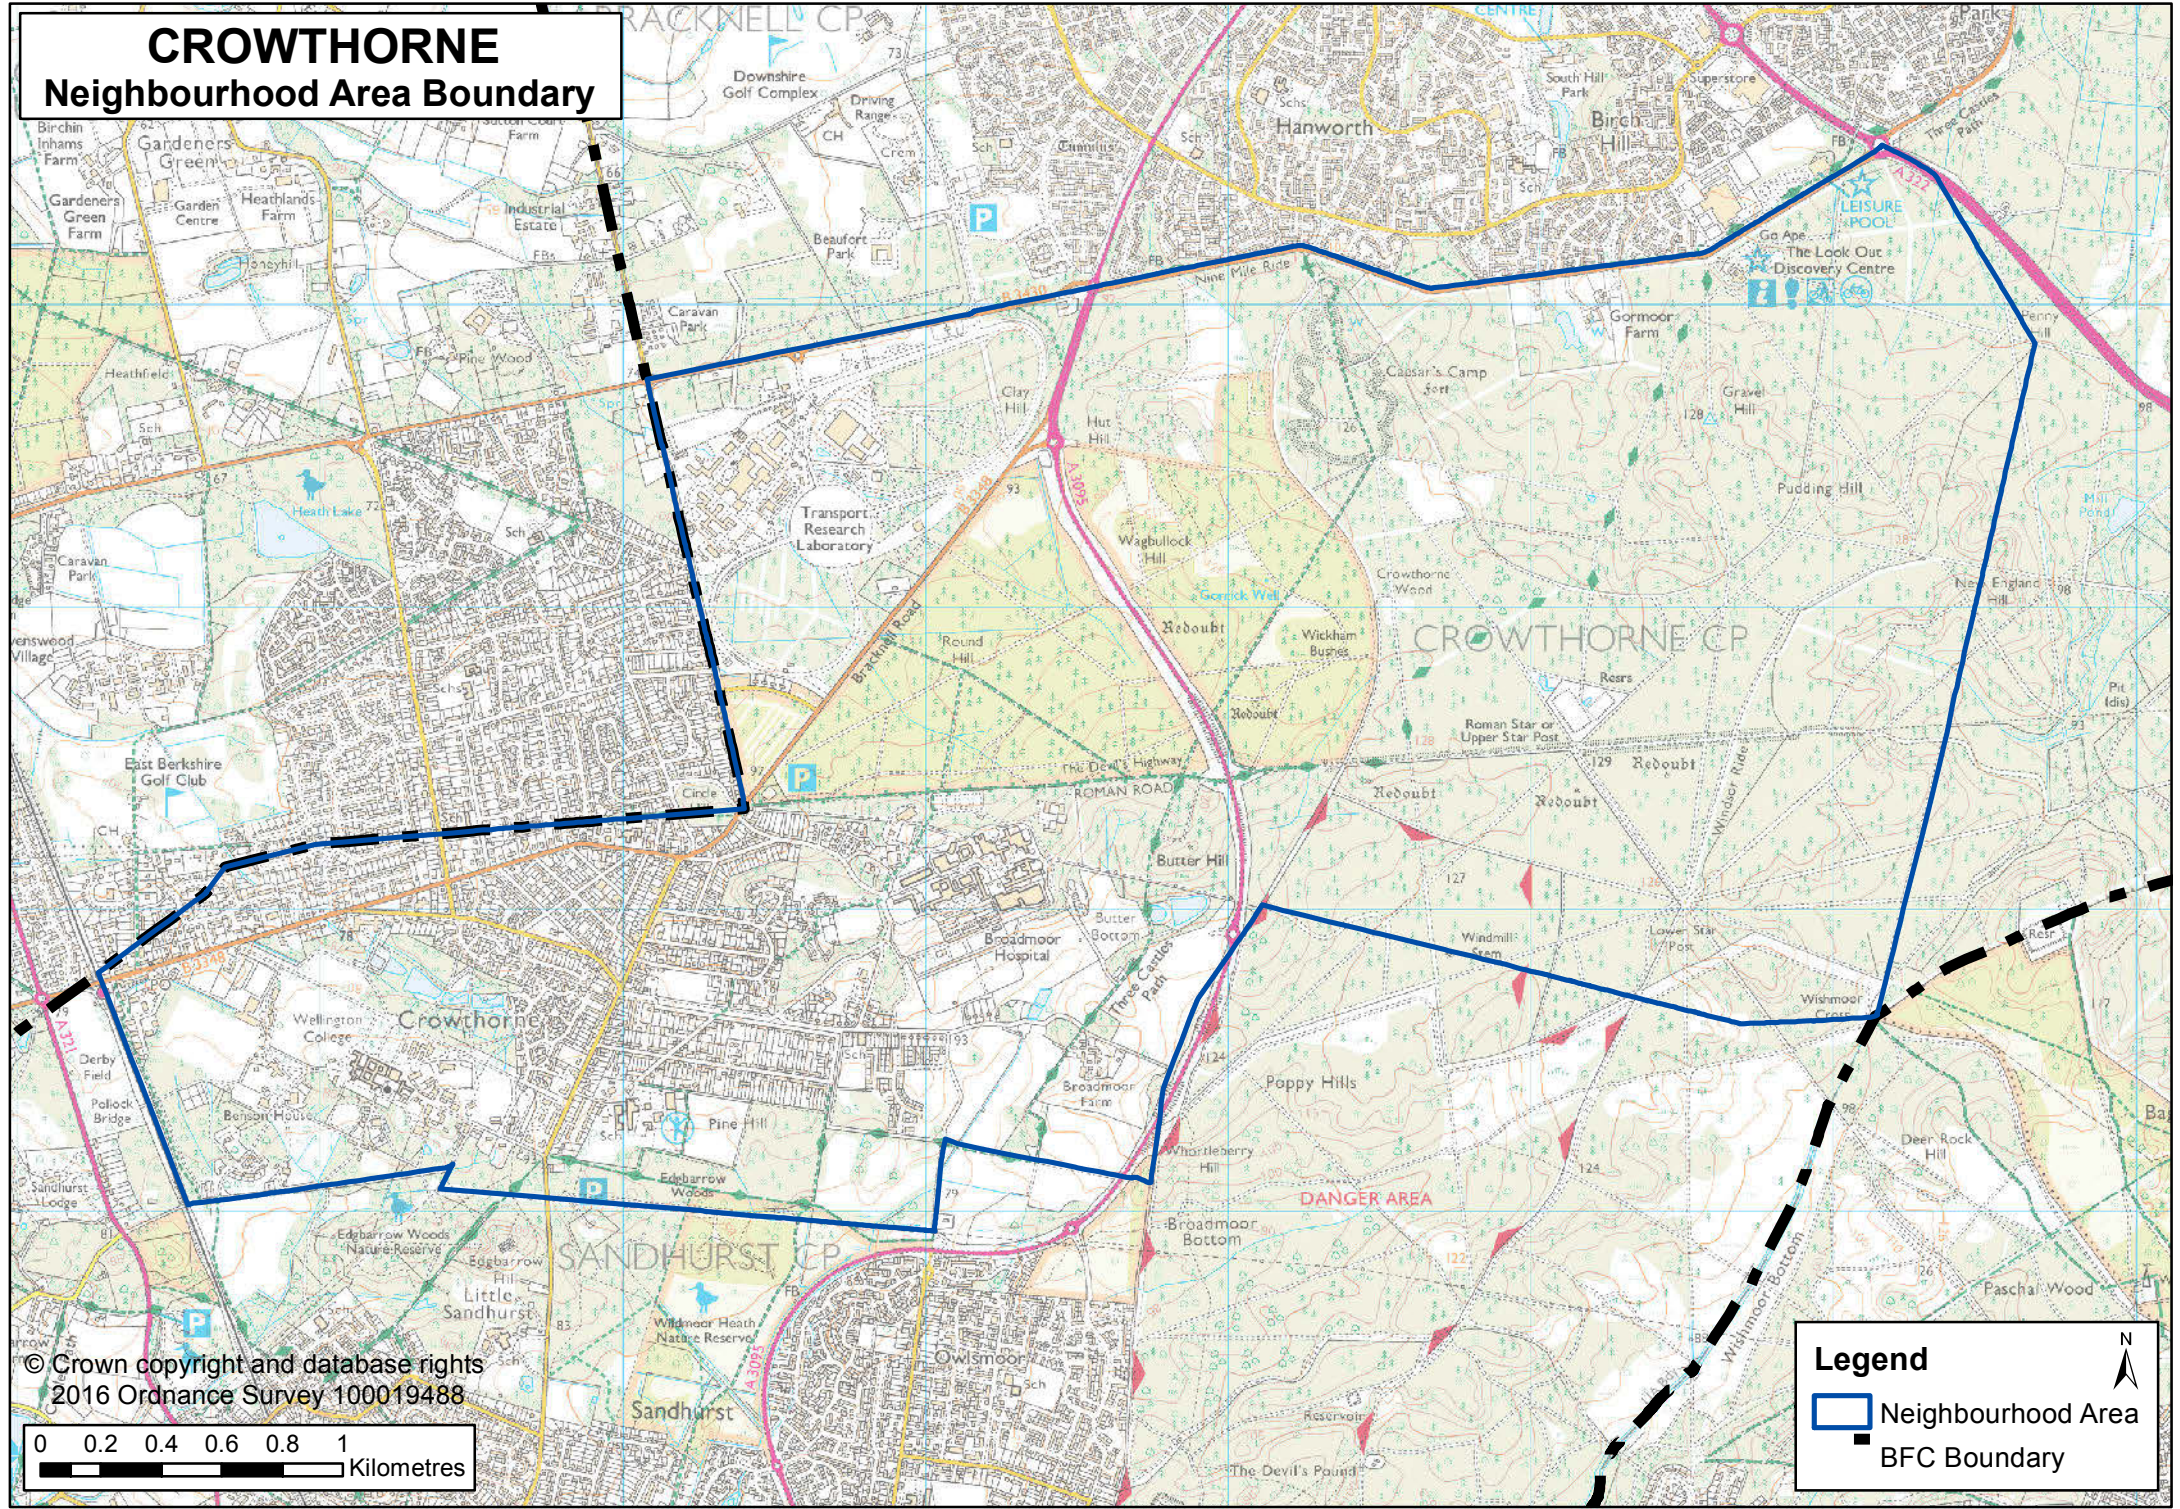

# CROWTHORNE

## Neighbourhood Area Boundary

© Crown copyright and database rights  
 2016 Ordnance Survey 100019488

**Legend**

- Neighbourhood Area
- BFC Boundary