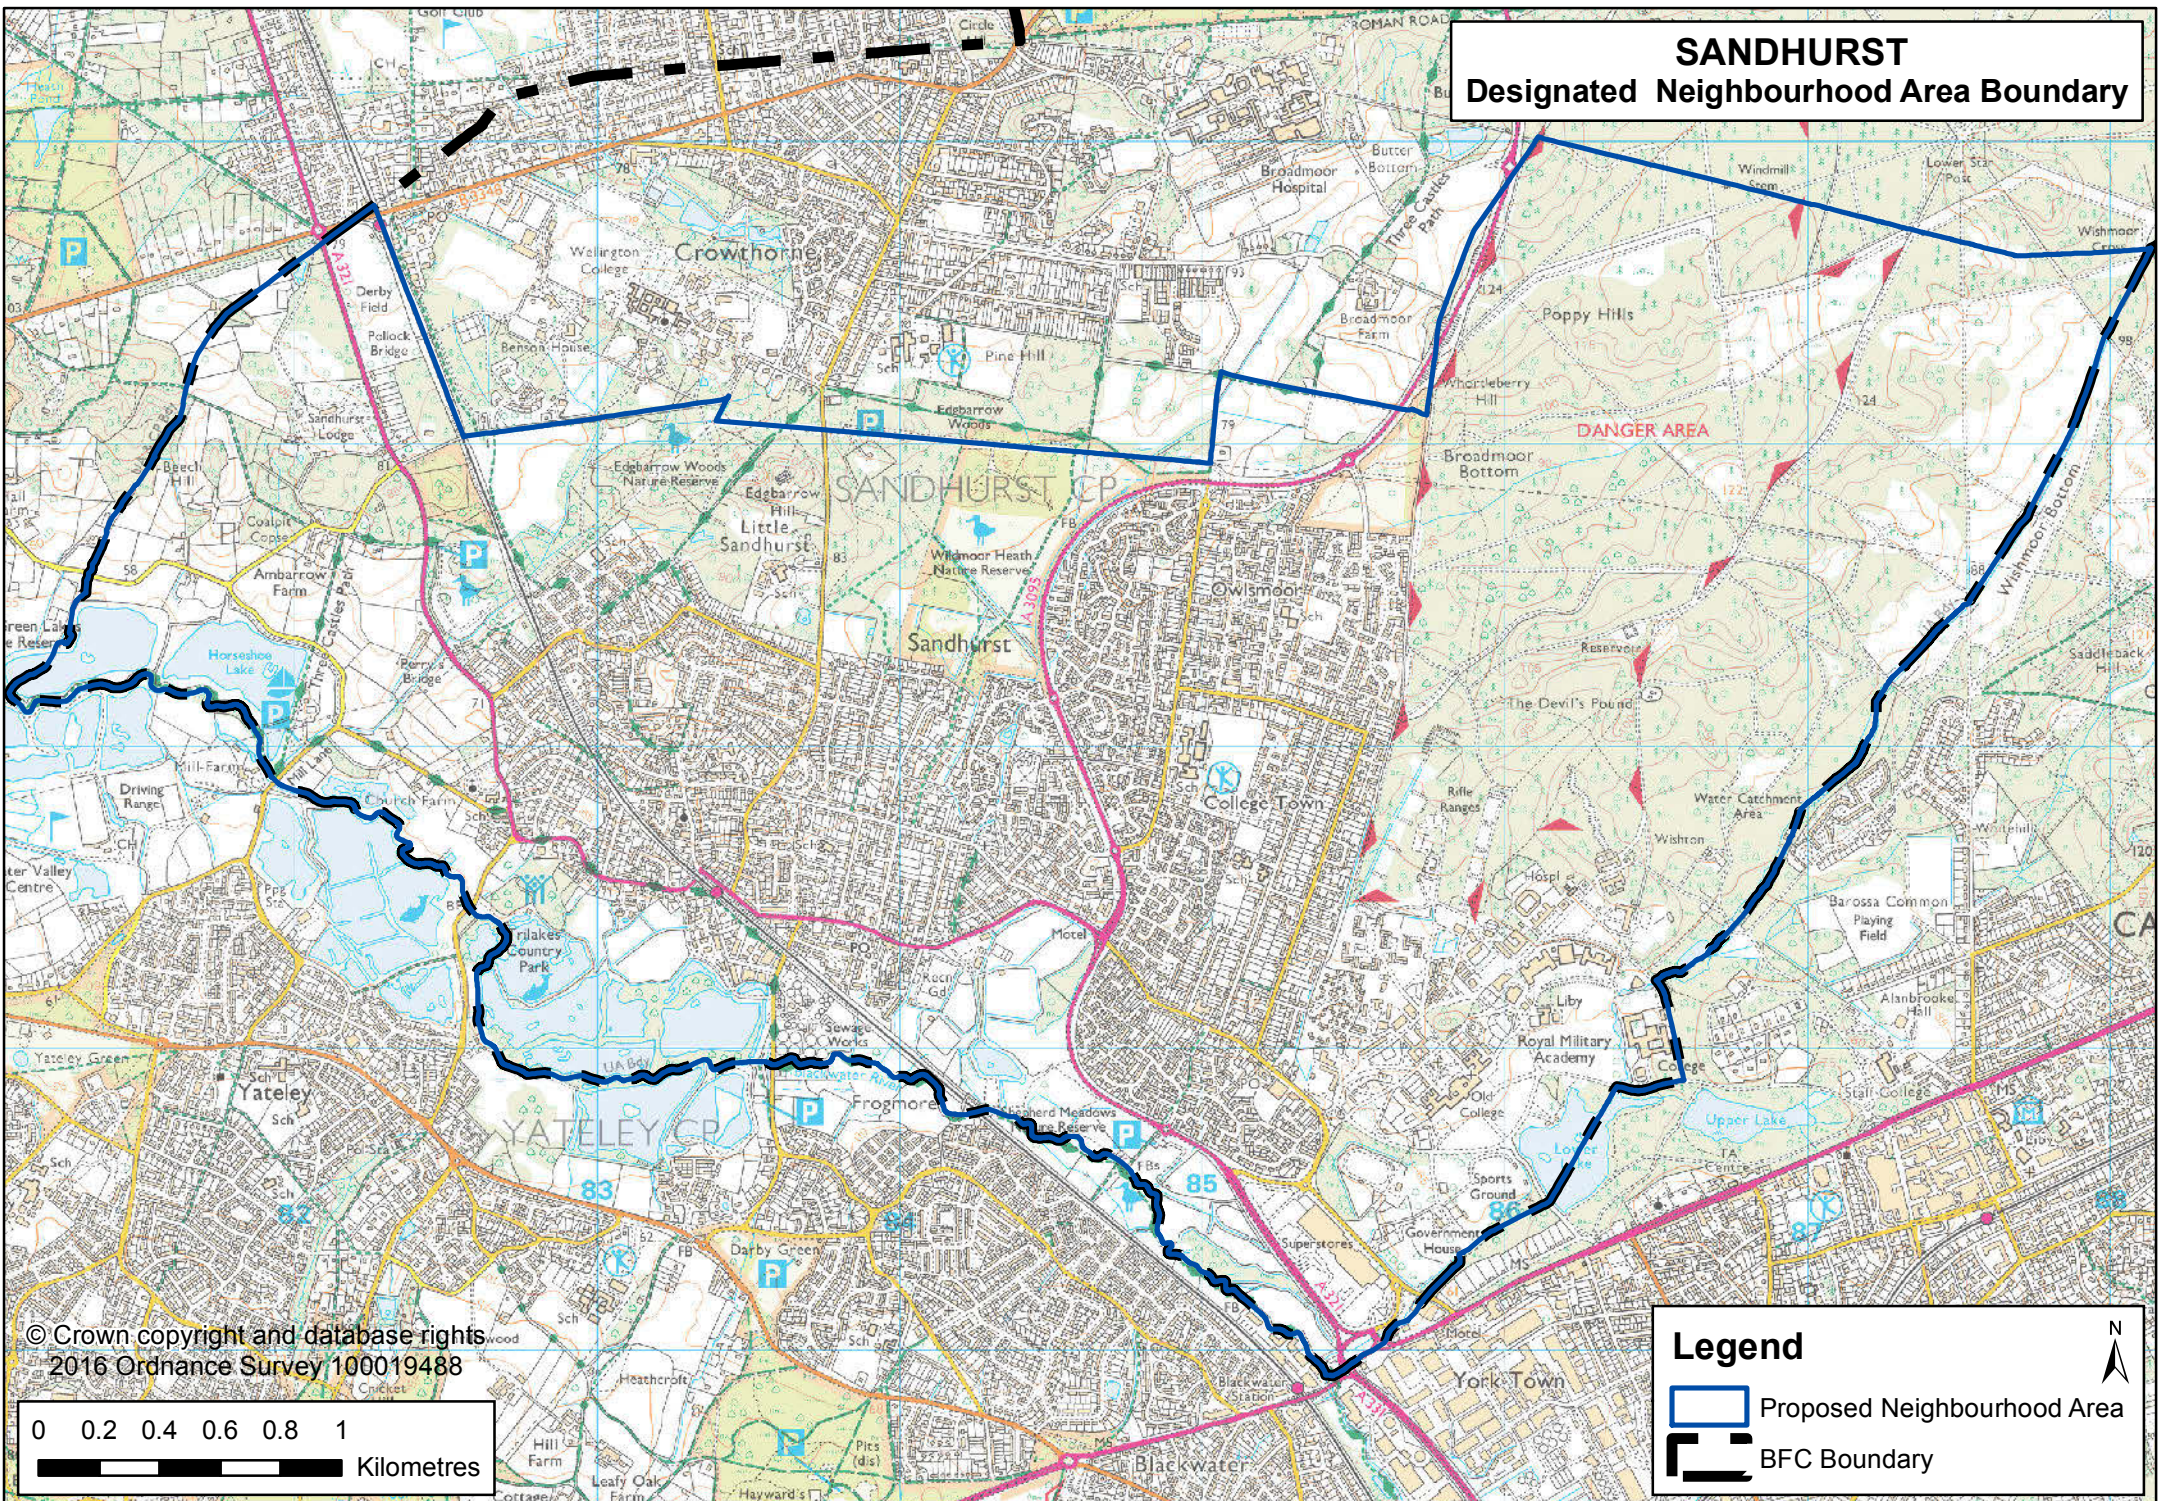

SANDHURST Designated Neighbourhood Area Boundary

© Crown copyright and database rights
2016 Ordnance Survey 100019488

Legend

-  Proposed Neighbourhood Area
-  BFC Boundary