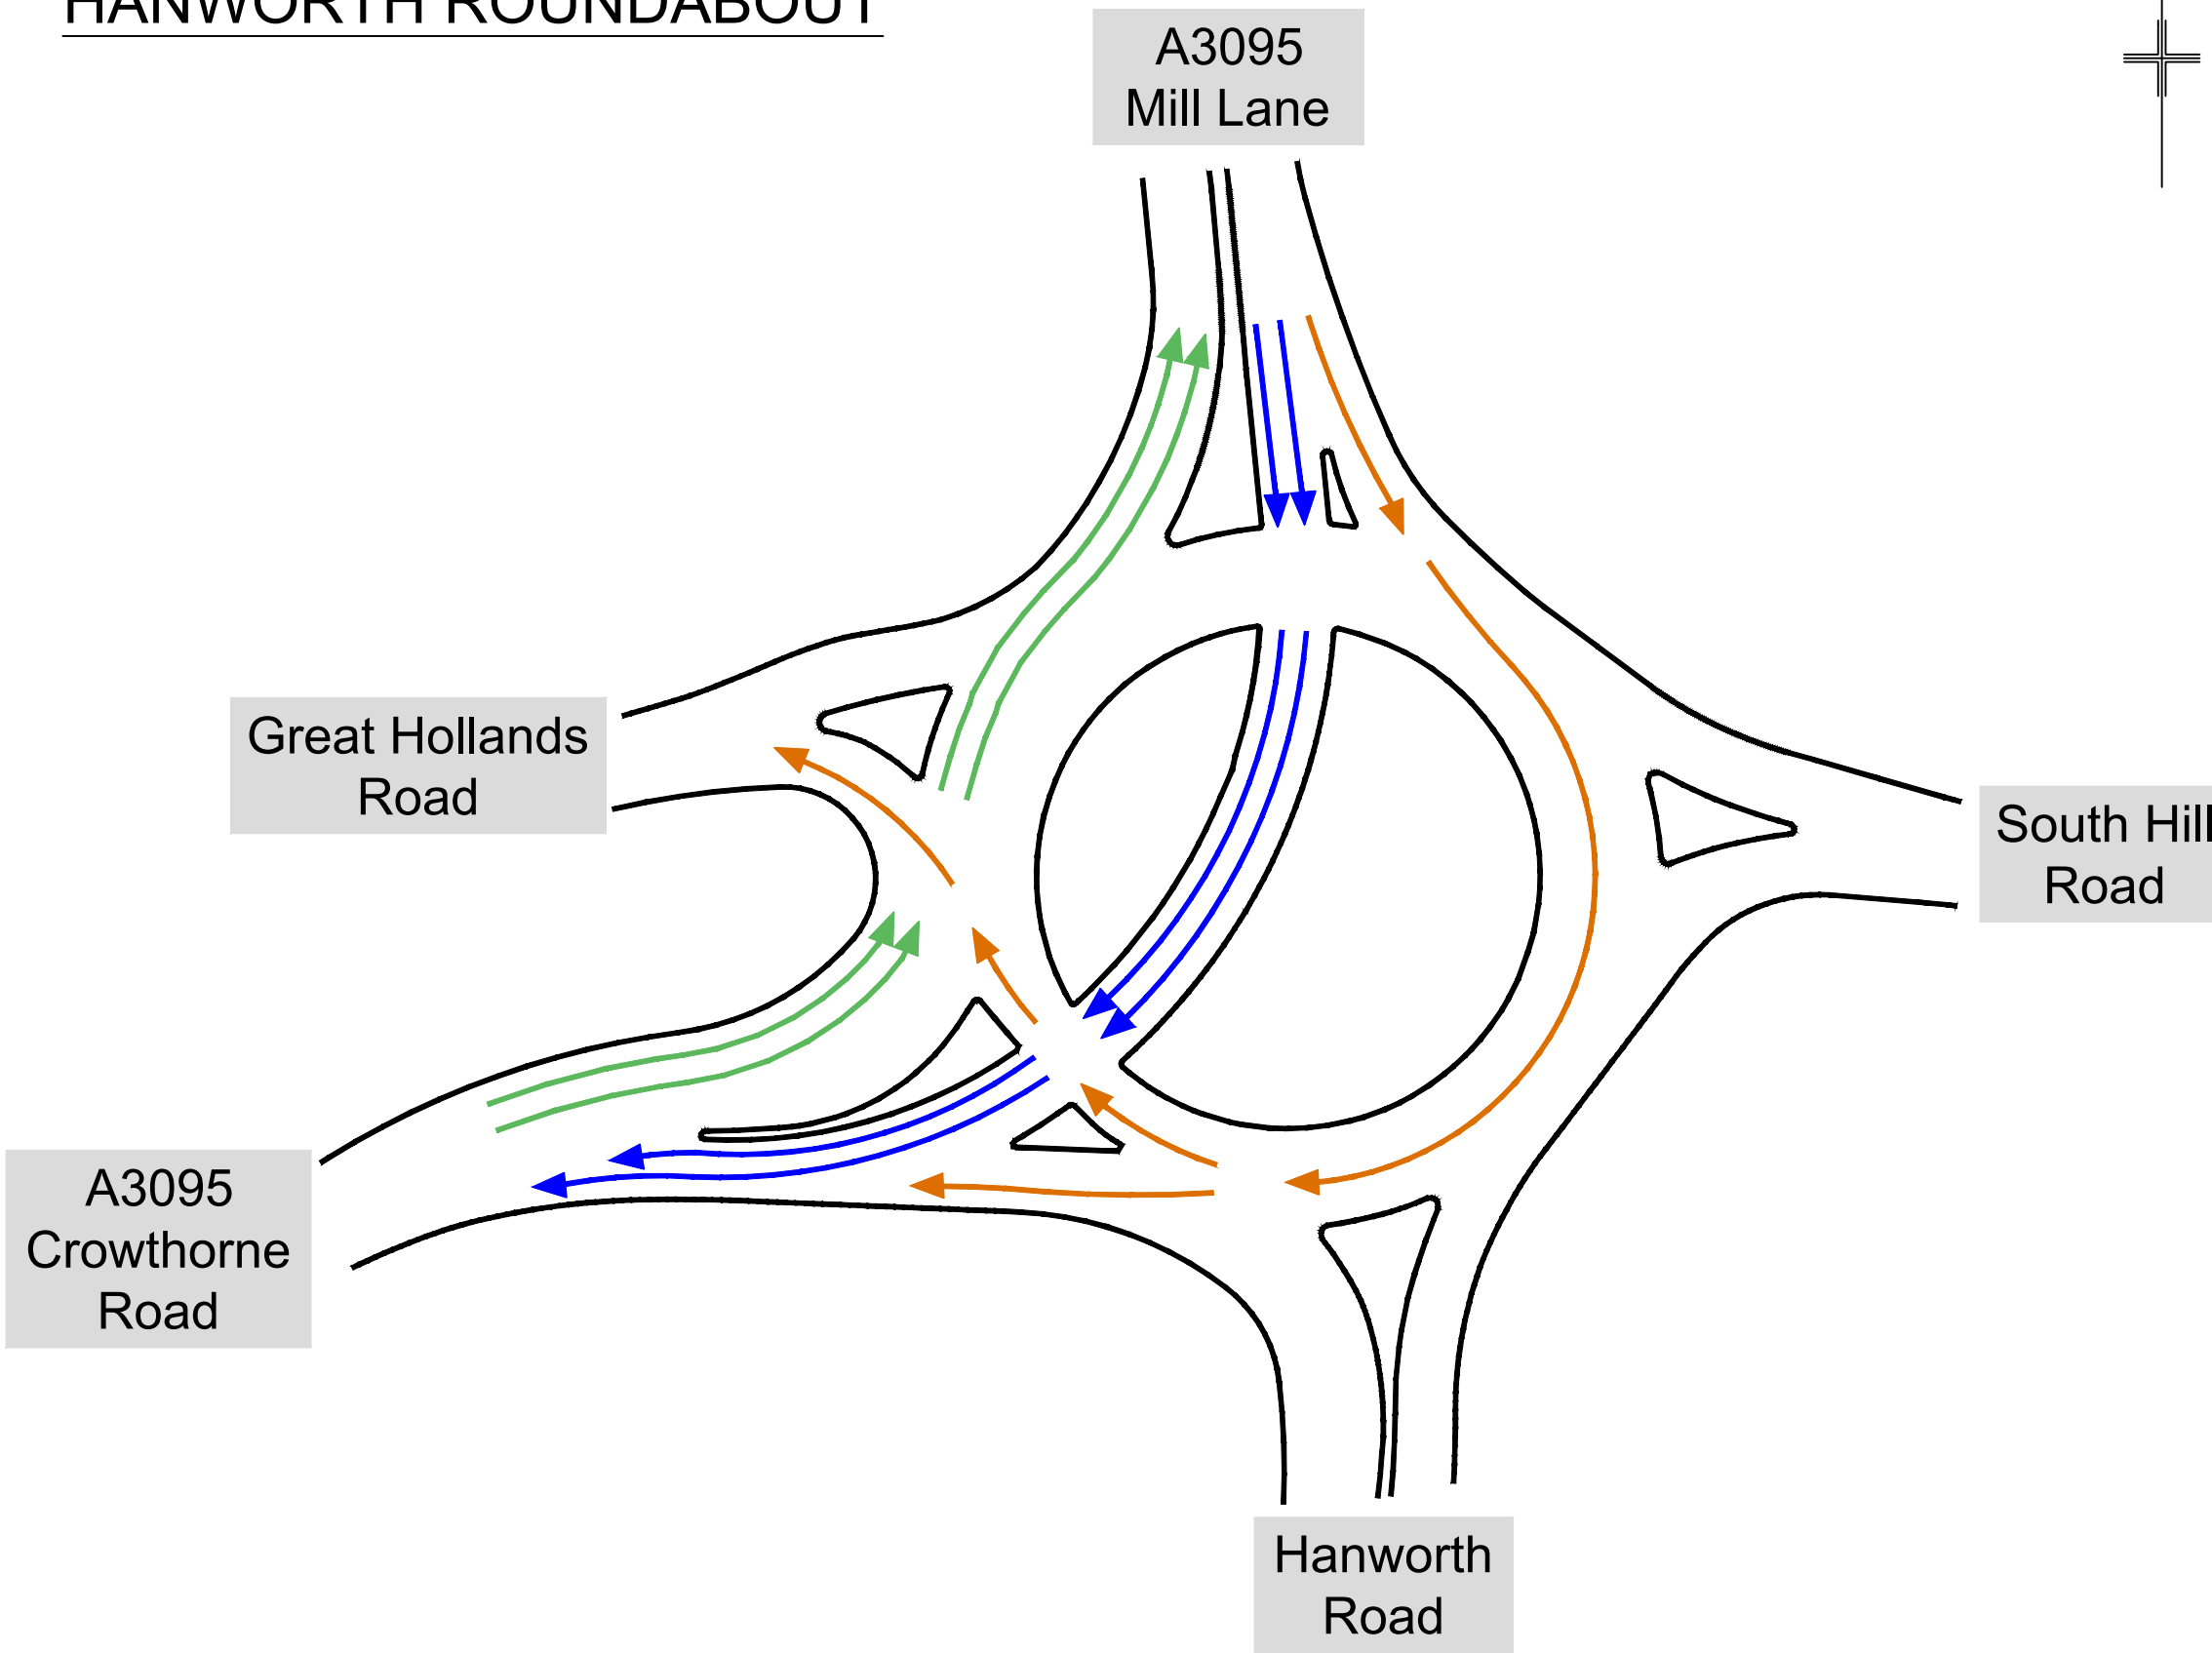

NEW OPERATION OF HANWORTH ROUNDABOUT

Key:

Path for A3095 Northbound traffic

Path for A3095 Southbound traffic

Alternative path for A3095 Southbound traffic
Path for traffic to Great Hollands Road

Junction operates as a normal roundabout for traffic approaching from South Hill Road, Hanworth Road, A3095 Crowthorne Road, Great Hollands Road