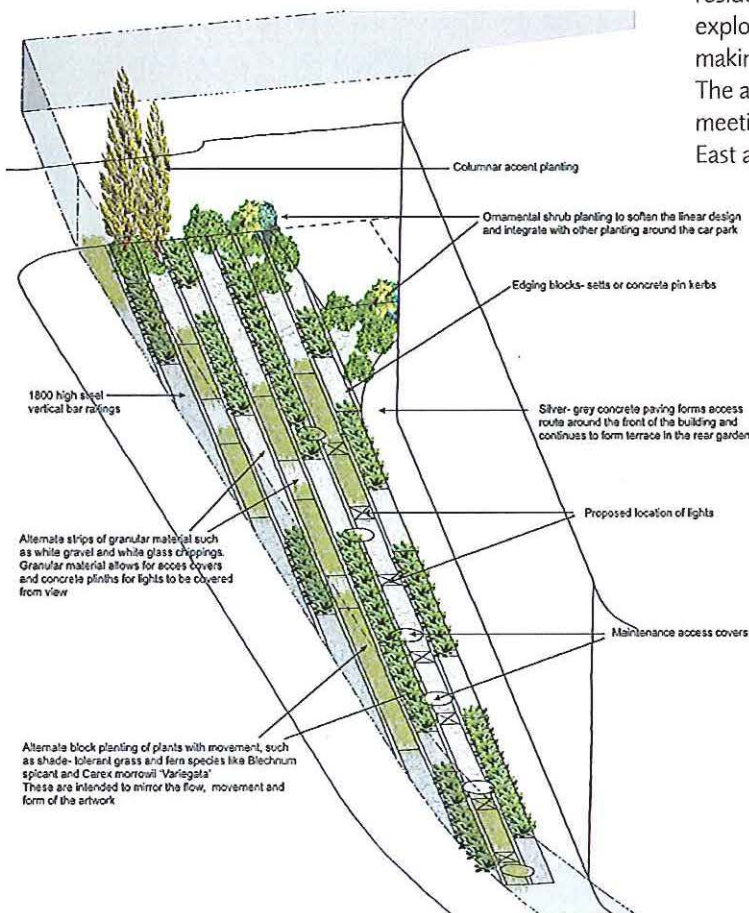

## Rainforest Walk, Bracknell Forest Borough Council, 2002-04

For Look Ahead's new project for homeless young people in Bracknell, artist Esther Rolinson has worked with architects Prior Manton Tuke Powell designing a light work for the building. Rolinson was selected with involvement from local residents. The artist and architects undertook a residency at neighbouring Foxhill Primary School with Year 5 students exploring the design of the building and ideas of home and community, making links with art, design and citizenship in the National Curriculum. The artist and architects designs have been show at residents consultation meetings. The programme is supported by Arts Council England, South East and from the capital costs of the building scheme.