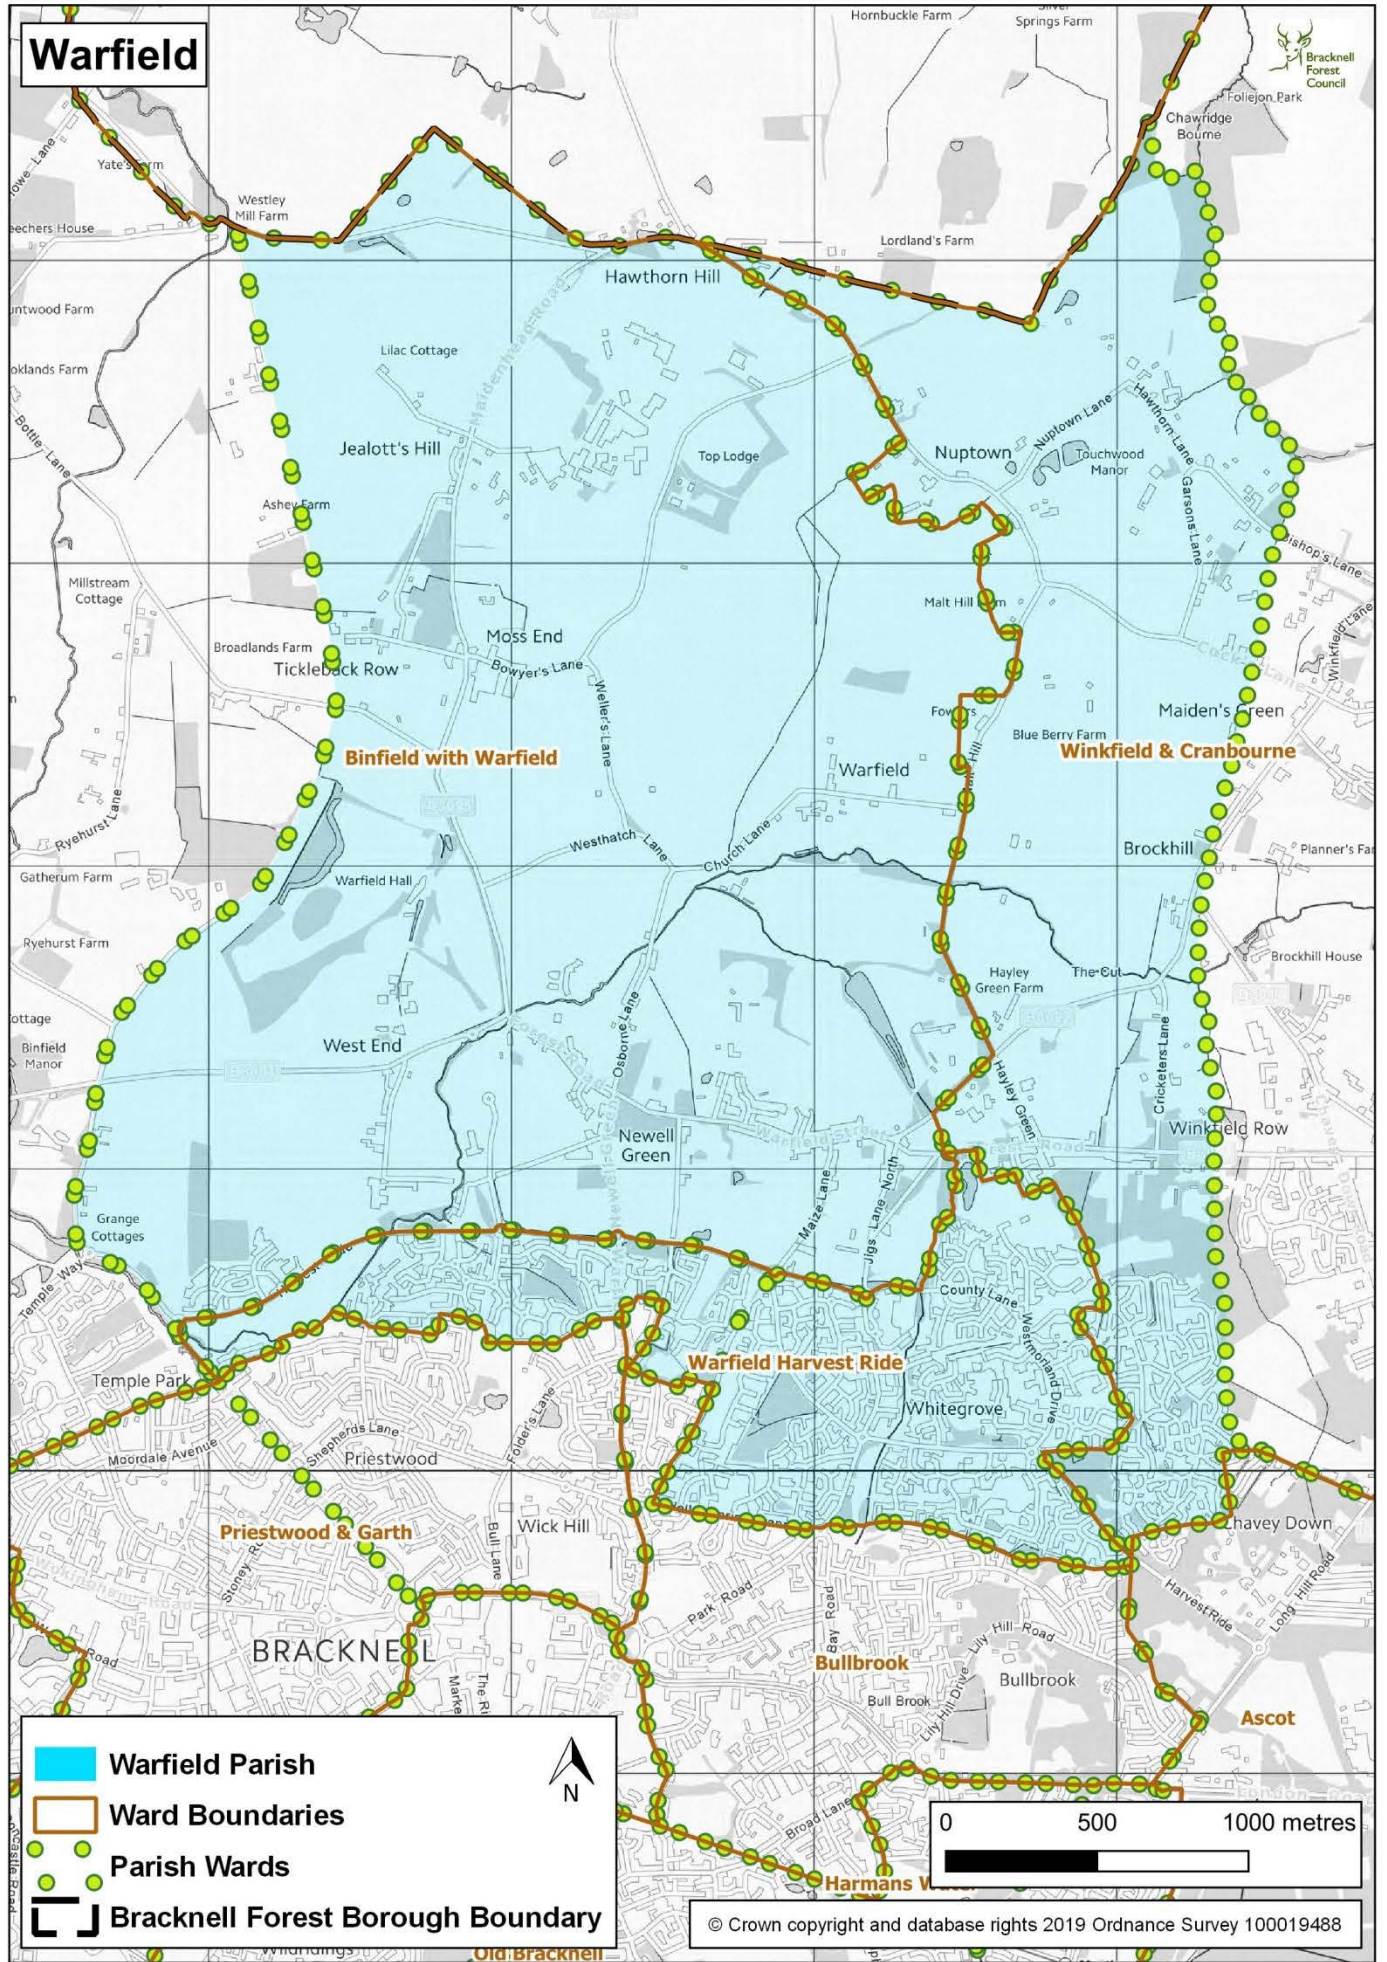

# Warfield

- Warfield Parish
- Ward Boundaries
- Parish Wards
- Bracknell Forest Borough Boundary